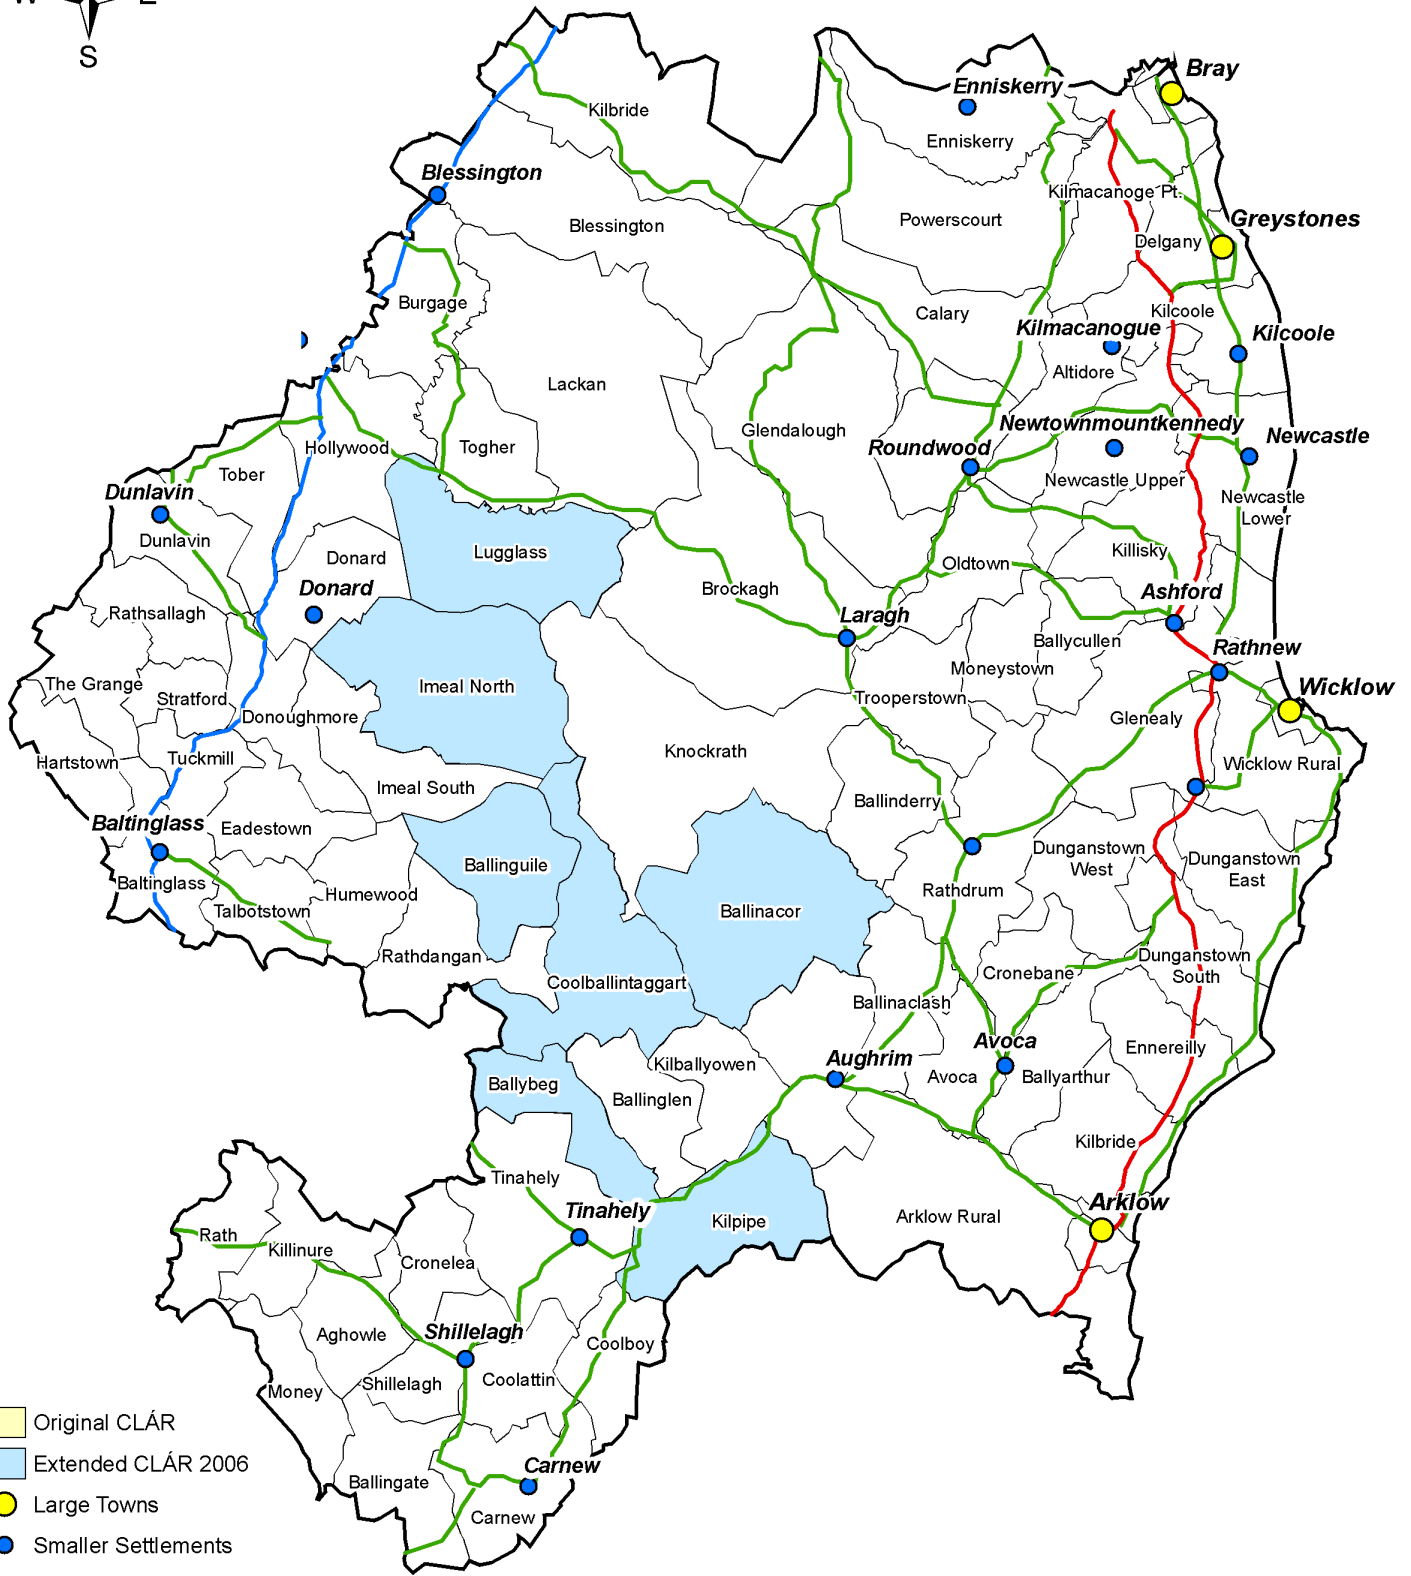

WICKLOW

- Original CLAR
- Extended CLAR 2006
- Large Towns
- Smaller Settlements
- Primary Roads
- Secondary Roads
- Regional roads

Map prepared by NIRSA
 Data provided by Ordnance Survey Ireland,
 Central Statistics Office (Census files)
 Copyright Permit no. MP000606
 © Government of Ireland, Ordnance Survey Ireland
 Department of Community, Rural and Gaeltacht Affairs